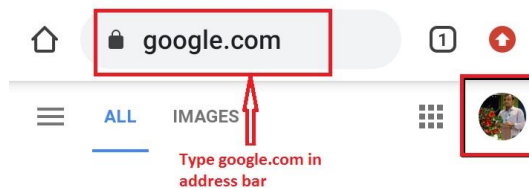

Sign out from existing (Google Chrome Browser, Classroom) after that Student must be signed in Gmail Account, Google Chrome Browser and Google Classroom with one Gmail id given by SPU

12:37 VoLTE 72% 69%